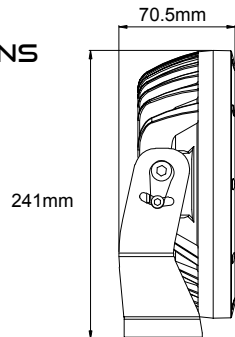

HEAVY
DUTY
BRACKET

2
LAMPS
PER KIT

2
YEAR
WARRANTY

FEATURES / SPECIFICATION

- ▶ 37 x Osram ® LED's
- ▶ Wattage: 145W
- ▶ Operating Voltage 9-32V DC
- ▶ Current Draw: 11.6A (12V) / 5.8A (24V)
- ▶ Colour Temperature: 6000K
- ▶ Raw Lumens: 16,000 each
- ▶ Effective Lumens: 12,993 each
- ▶ IP Rating: IP68
- ▶ EMC Compliant
- ▶ 1 Lux: 846 Metres (Pair of lamps)
- ▶ Polycarbonate Lens
- ▶ Die-Cast Aluminium Housing
- ▶ 5mm Heavy Duty Mounting Bracket
- ▶ Sealed Deutsch Connector
- ▶ Beam Type: Combination Beam
- ▶ 2 Lamps supplied per kit
- ▶ Measurements: 228 x 241 x 70.5mm (inc. bracket)
- ▶ Optional Wiring loom available (p/no. ZETA01)

DIMENSIONS

COMBINATION BEAM PATTERN (PAIR)