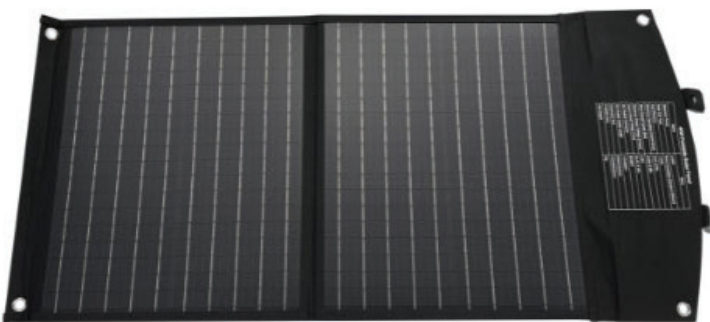

Portable power

These portable foldable panels can be carried anywhere easily to generator solar power anywhere, anytime. They can be stored for extended periods of time and are easily deployed when solar power is required during outdoor excursions, vacations or during emergency backup power.

Portable and Lightweight

At only 1.7kgs, the 40W solar panel is very easy to carry perfectly suited for outdoor or remote use. Once folded, it measures 34cm x 23cm x 4.2cm, and once opened, 98cm x 34cm x 0.6cm.

Durable & Highly Efficient

Made with PET (for higher transmission efficiency), EVA resin encapsulation (for better protection of modules) and a weather resistant film. The panel has IPX4 rating and can operate in a range of temperatures between -30°C to 75°C

Power Info

This is a 40W Solar Panel (18V/2A max output) with a 10 year power output warranty.

Quality Components

Panels are made of Polycrystalline and ultra-clear tempered glasses that do not easily break. They give >19.5% higher efficiency even in low light and cloudy weather.

1 Year Warranty Included

What's in the box?