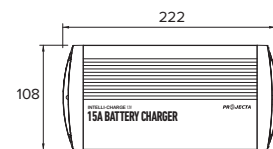

BATTERY CHARGE TIMES

	VOLTAGE	BATTERY SIZE	CHARGE TIME
AUTOMOTIVE	12V	80-2000CCA	6-15 hrs
MARINE	12V	110-2500MCA	8-20 hrs
DEEP CYCLE	12V	14-300Ah	6-20 hrs
LITHIUM	12V	4-150Ah	2-10 hrs

5
YEAR
WARRANTY