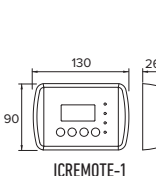

BATTERY CHARGE TIMES

	VOLTAGE	BATTERY SIZE	CHARGE TIME
AUTOMOTIVE	12V	80-2000CCA	6-15 hrs
MARINE	12V	110-2500MCA	8-20 hrs
DEEP CYCLE	12V	14-300Ah	6-20 hrs
LITHIUM	12V	4-150Ah	2-10 hrs

5
YEAR
WARRANTY