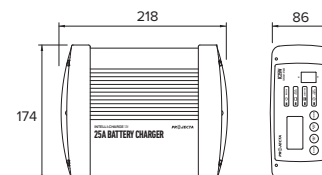

BATTERY CHARGE TIMES

	VOLTAGE	BATTERY SIZE	CHARGE TIME
AUTOMOTIVE	12V	80-300CCA	7-24 hrs
MARINE	12V	110-4200MCA	7-24 hrs
DEEP CYCLE	12V	14-500Ah	7-24 hrs
LITHIUM	12V	4-250Ah	2-10 hrs

5
YEAR
WARRANTY