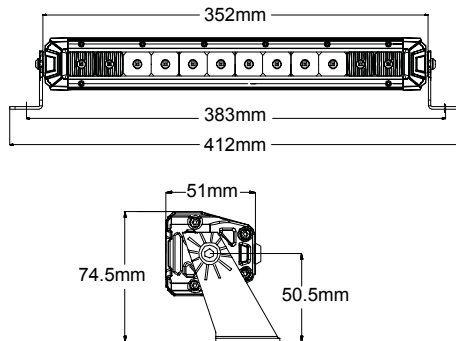

ZETA12 12" 18W LED LIGHT BAR

FEATURES / SPECIFICATION

- ▶ 12 x Osram ® LED's
- ▶ Wattage: 18W
- ▶ Operating Voltage 9-32V DC
- ▶ Current Draw: 0.7/1.5A
- ▶ Colour Temperature: 6000K
- ▶ Raw Lumens: 1869
- ▶ Effective Lumens: 1238
- ▶ IP Rating: IP67
- ▶ 1 Lux: 190 Metres
- ▶ Polycarbonate Lens
- ▶ Die-Cast Aluminium Housing
- ▶ Sealed Deutsch Connector
- ▶ Beam Type: Combination Beam
- ▶ Measurements: 352 x 74.5 x 51mm (inc. bracket)
- ▶ Optional Wiring loom available (p/no. ZETA01)

DIMENSIONS

COMBINATION BEAM PATTERN