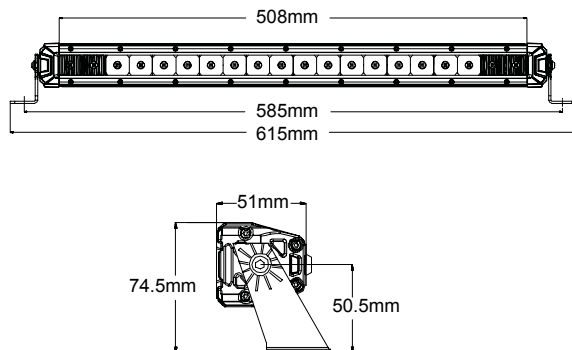

ZETA20 20" 32W LED LIGHT BAR

FEATURES / SPECIFICATION

- ▶ 20 x Osram ® LED's
- ▶ Wattage: 32W
- ▶ Operating Voltage 9-32V DC
- ▶ Current Draw: 1.3/2.7A
- ▶ Colour Temperature: 6000K
- ▶ Raw Lumens: 3008
- ▶ Effective Lumens: 1981
- ▶ IP Rating: IP67
- ▶ 1 Lux: 239 Metres
- ▶ Polycarbonate Lens
- ▶ Die-Cast Aluminium Housing
- ▶ Sealed Deutsch Connector
- ▶ Beam Type: Combination Beam
- ▶ Measurements: 508 x 74.5 x 51mm (inc. bracket)
- ▶ Optional Wiring loom available (p/no. ZETA01)

DIMENSIONS

COMBINATION BEAM PATTERN