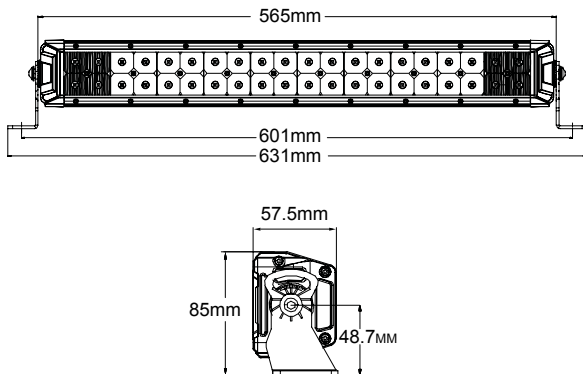

ZETA20D 20" 72W DOUBLE LED LIGHT BAR

FEATURES / SPECIFICATION

- ▶ 40 x Osram ® LED's
- ▶ Wattage: 72W
- ▶ Operating Voltage 9-32V DC
- ▶ Current Draw: 2.8/6.0A
- ▶ Colour Temperature: 6000K
- ▶ Raw Lumens: 6837
- ▶ Effective Lumens: 4558
- ▶ IP Rating: IP67
- ▶ 1 Lux: 359 Metres
- ▶ Polycarbonate Lens
- ▶ Die-Cast Aluminium Housing
- ▶ Sealed Deutsch Connector
- ▶ Beam Type: Combination Beam
- ▶ Measurements: 565 x 85 x 57.5mm (inc. bracket)
- ▶ Optional Wiring loom available (p/no. ZETA01)

DIMENSIONS

COMBINATION BEAM PATTERN