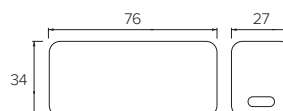

CHARGE YOUR DEVICES

Phone	Drone	MacBook	Power Bank 100% recharge
1-2 Times	1-8 Times	50 Minutes	1.9* Hours

* Based on 9V 1.4A input.

Note: Number of recharges based on a typical battery and may vary depending on battery capacity and condition.