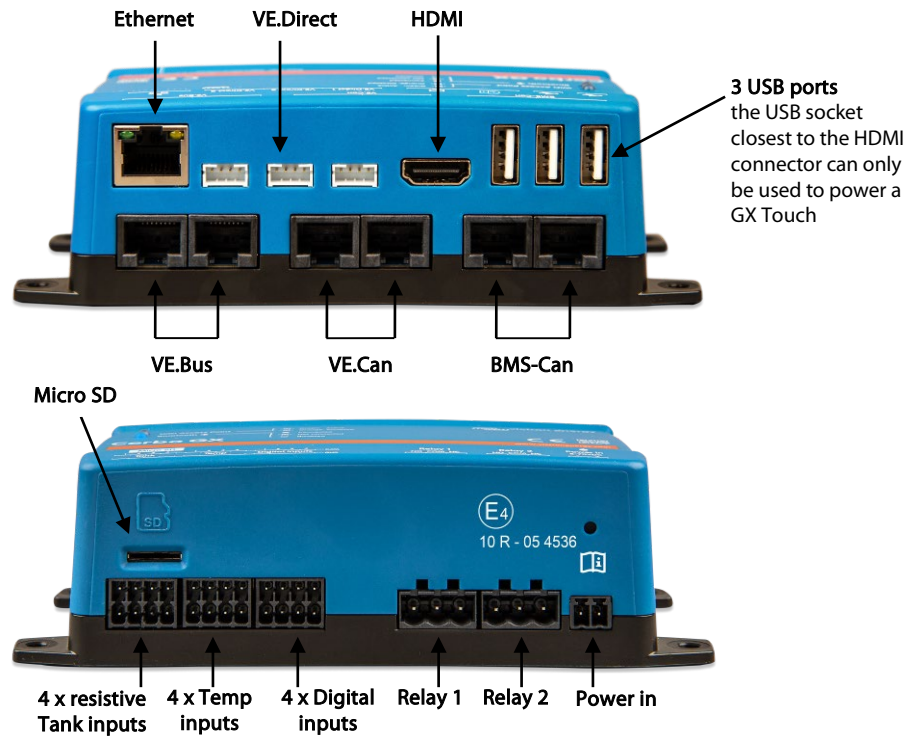

Cerbo GX Diagram

**WiFi indicator LED**  
The Cerbo GX can connect to a WiFi Network

**Bluetooth indicator LED**  
The Cerbo GX can be accessed directly via Bluetooth using the VictronConnect app