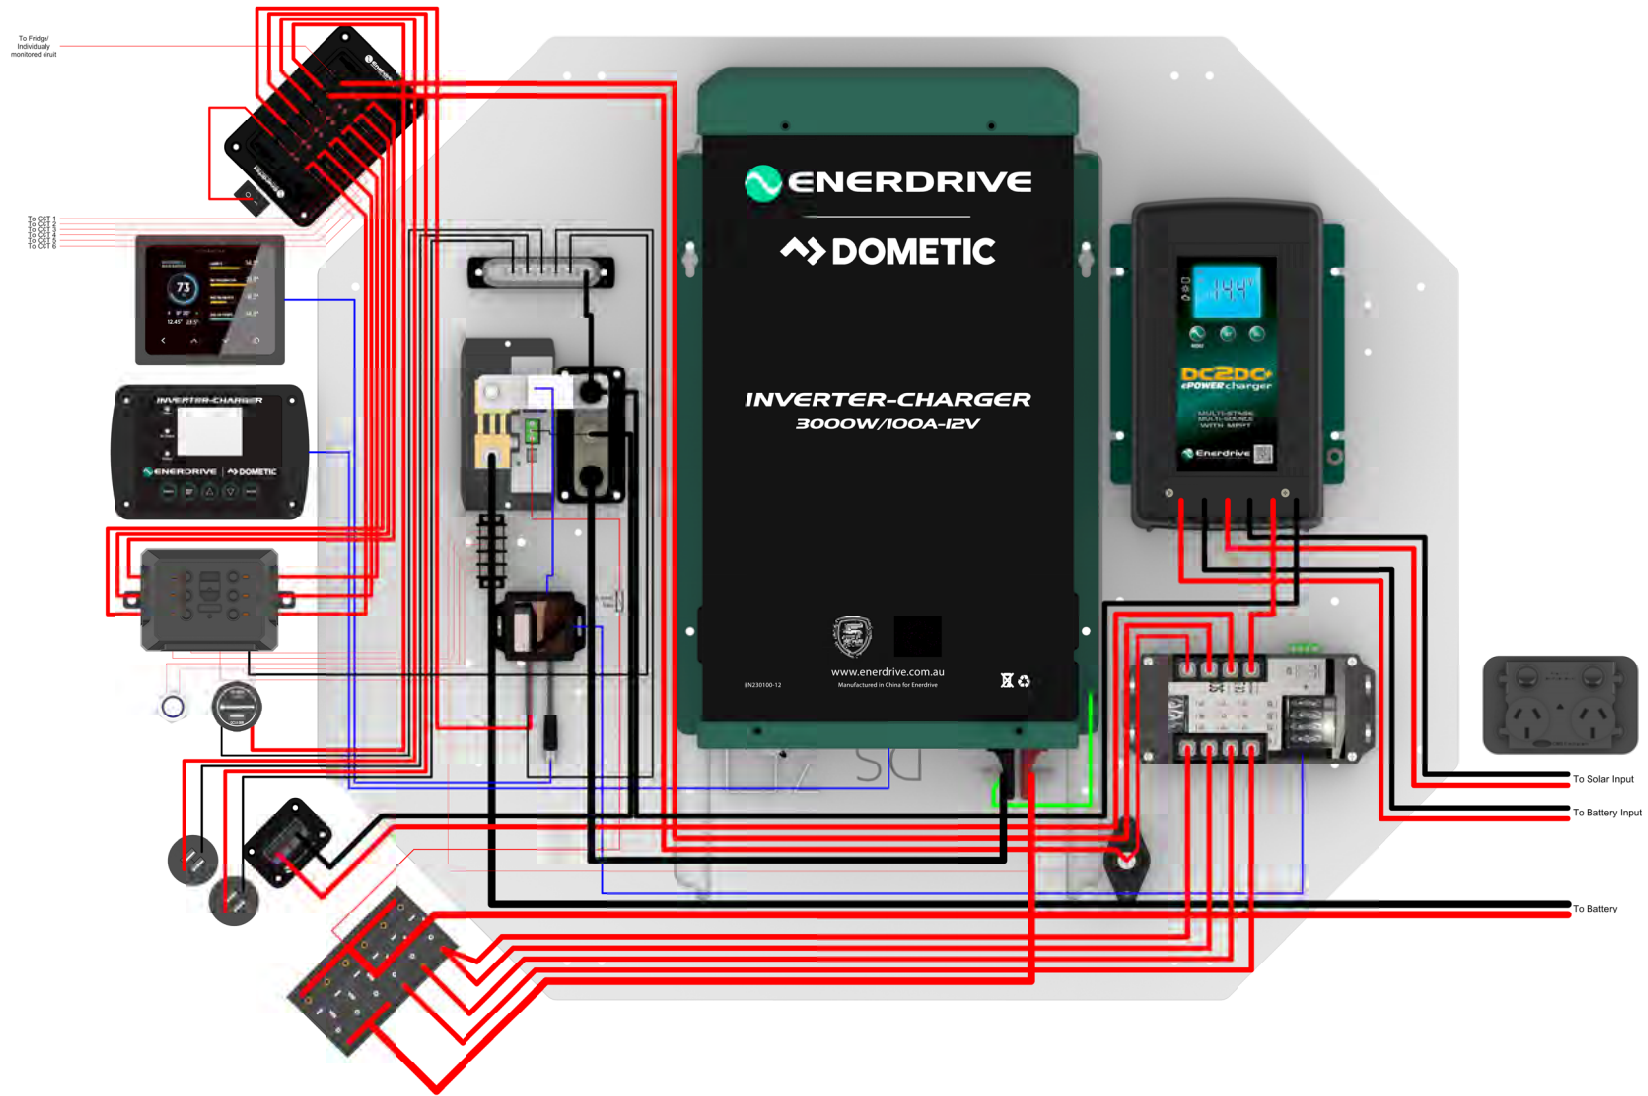

ENERDRIVE | DOMETIC VOYAGER

NOTES:

ALL EXTERNAL CABLE SIZES PROVIDED ARE A GUIDE ONLY.

LOAD REQUIREMENTS MAY VARY, PLEASE SIZE ACCORDINGLY.

IF UNSURE, REFER TO LOCAL STANDARD REGARDING CABLE SIZING FOR EXTERNAL LOADS.

CABLE SIZES:

- 95mm²
- 16mm²
- 4mm²
- 1.5mm²
- 1mm²
- Pico Cable
- Comms Cable (as required)
- 4mm²

PROJECT:

VOYAGER DIGITAL

DRAWING NAME: PASSENGER WIRING DIAGRAM

VERSION: ALL WIRING **REVISION:** 2

DRAWN BY: M. MCDUGALL **DATE:** 08/12/23